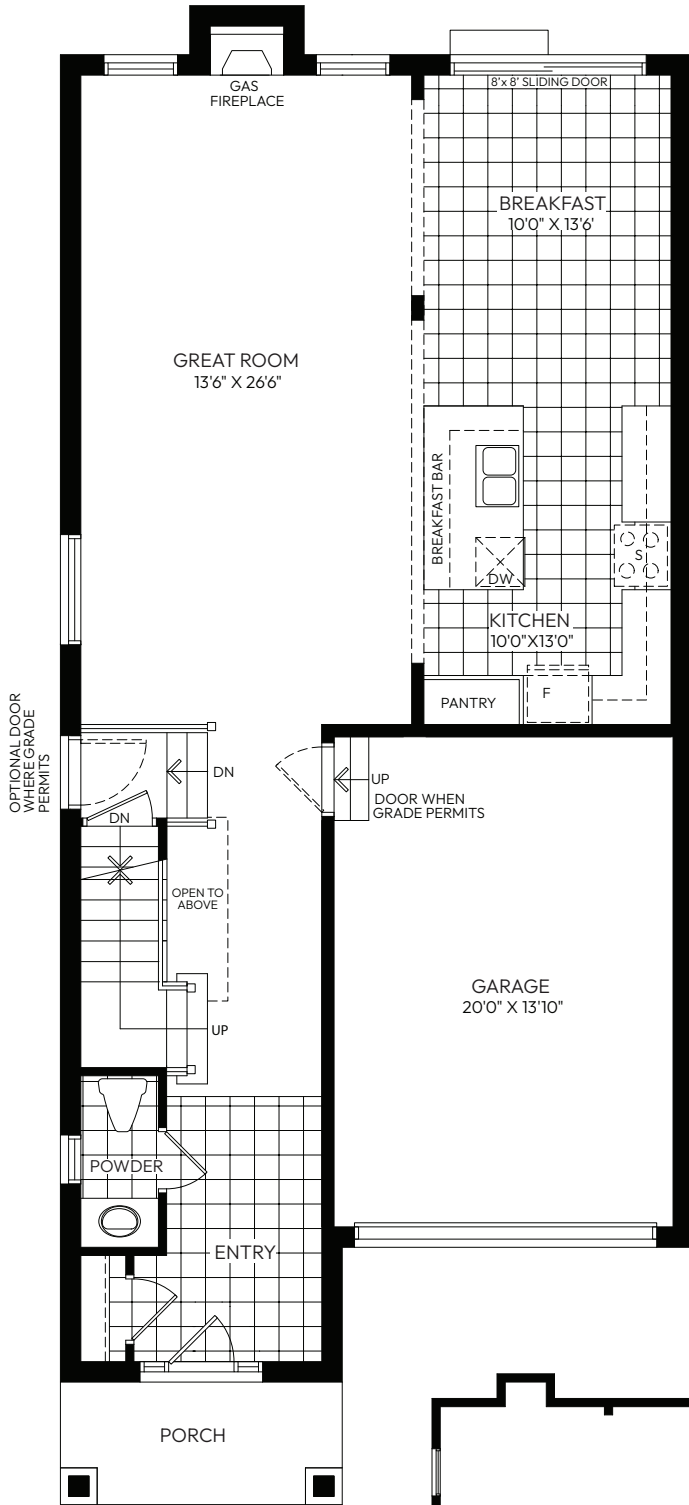

WESTGATE
VILLAGE

The Tobermory

2,274 sq.ft.

32' COLLECTION

ELEVATION A

Artist Concept

Colour Package #4

ELEVATION B

Artist Concept

Colour Package #9

PREVIN COURT
HOMES

The Tobermory

2,274 sq.ft.

— 32' COLLECTION —

WESTGATE

VILLAGE

GROUND FLOOR ELEVATION A

BASEMENT ELEVATION A & B

SECOND FLOOR ELEVATION A

SECOND FLOOR ELEVATION B

GROUND FLOOR ELEVATION B