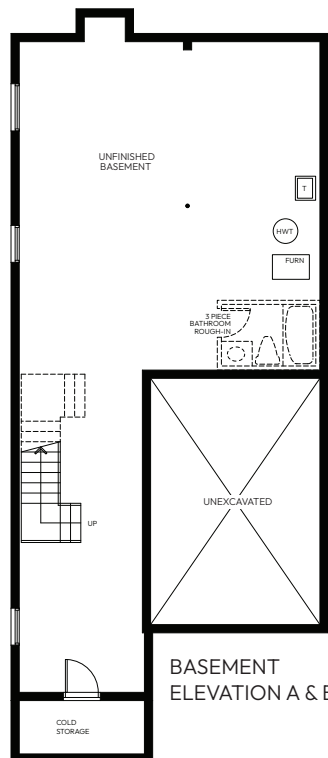

WESTGATE
VILLAGE

The Tobermory

2,274 sq.ft.

32' COLLECTION

ELEVATION A

Artist Concept

Colour Package #4

ELEVATION B

Artist Concept

Colour Package #9

PREVIN COURT
HOMES

The Tobermory

2,274 sq.ft.

— 32' COLLECTION —

WESTGATE

VILLAGE

GROUND FLOOR ELEVATION A

BASEMENT ELEVATION A & B

SECOND FLOOR ELEVATION A

SECOND FLOOR ELEVATION B

GROUND FLOOR ELEVATION B