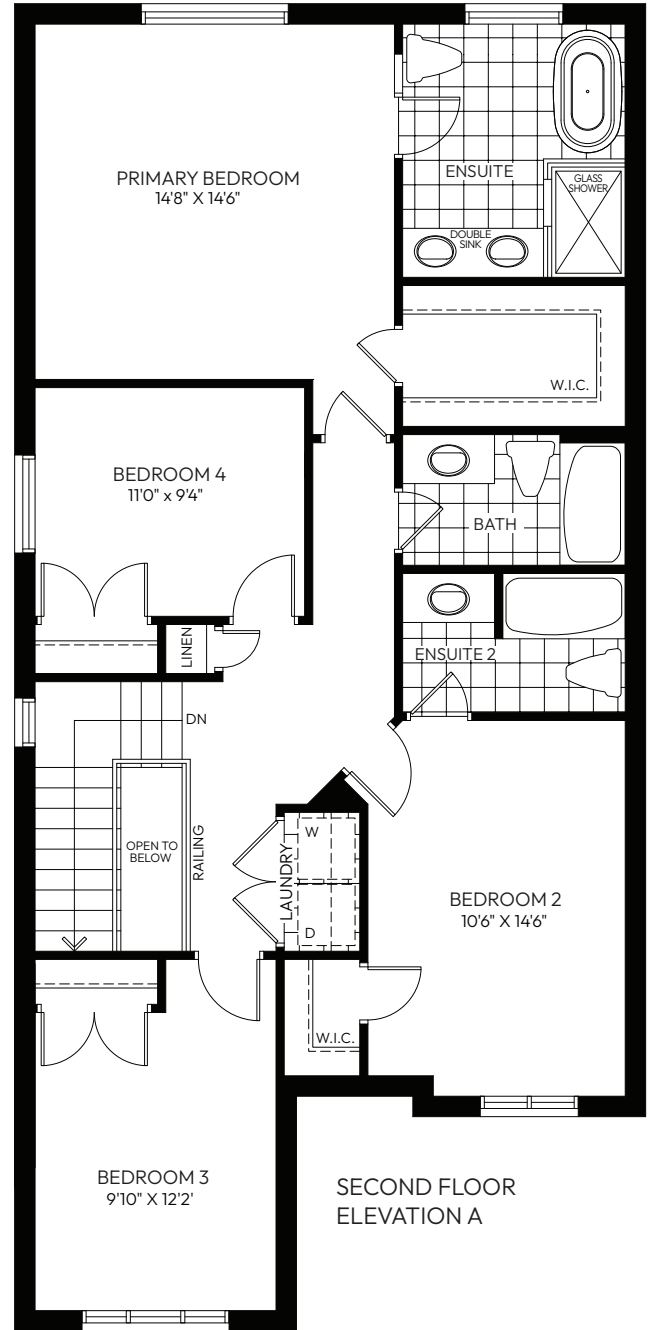

WESTGATE
VILLAGE

The Tobermory

2,274 sq.ft.

32' COLLECTION

ELEVATION A

Artist Concept

Colour Package #4

ELEVATION B

Artist Concept

Colour Package #9

PREVIN COURT
HOMES

The Tobermory

2,274 sq.ft.

— 32' COLLECTION —

WESTGATE

VILLAGE

GROUND FLOOR ELEVATION A

BASEMENT ELEVATION A & B

SECOND FLOOR ELEVATION A

SECOND FLOOR ELEVATION B

GROUND FLOOR ELEVATION B