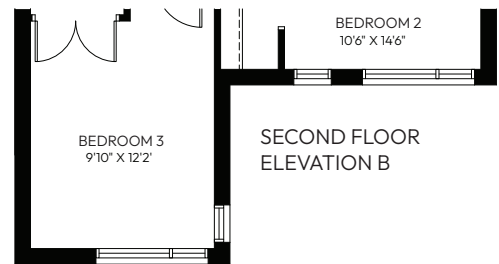

SECOND FLOOR ELEVATION B