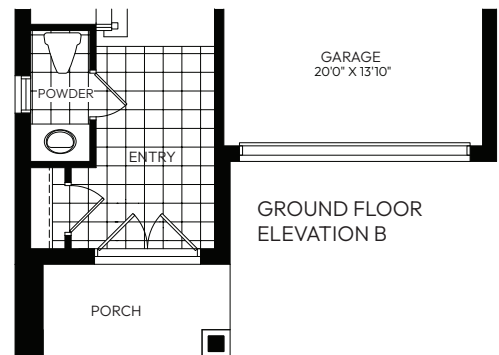

WESTGATE
VILLAGE

The Tobermory

2,274 sq.ft.

32' COLLECTION

ELEVATION A

Artist Concept

Colour Package #4

ELEVATION B

Artist Concept

Colour Package #9

PREVIN COURT
HOMES

The Tobermory

2,274 sq.ft.

— 32' COLLECTION —

WESTGATE

VILLAGE

GROUND FLOOR ELEVATION A

BASEMENT ELEVATION A & B

SECOND FLOOR ELEVATION A

SECOND FLOOR ELEVATION B

GROUND FLOOR ELEVATION B