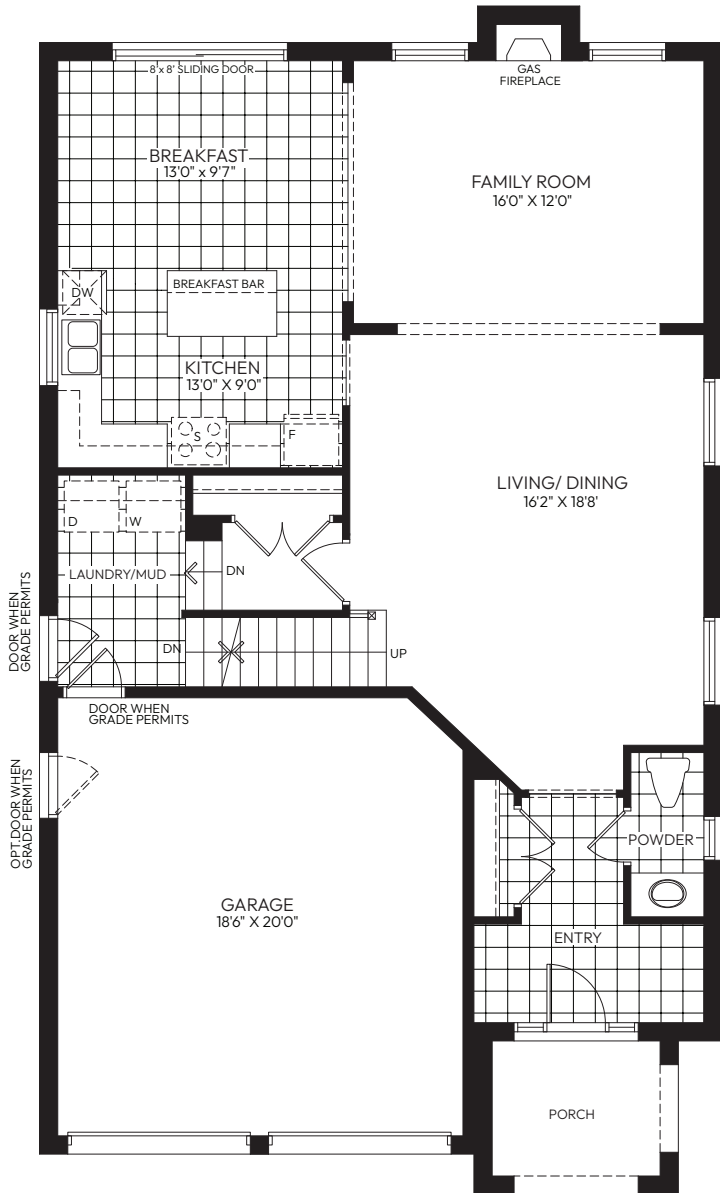

WESTGATE

VILLAGE

The Stirling

2,600 sq.ft.

40' COLLECTION

ELEVATION A

Artist Concept

Colour Package #3

ELEVATION B

Artist Concept

Colour Package #2

PREVIN COURT
HOMES

EST. 1975

The Stirling

2,600 sq.ft.

— 40' COLLECTION —

WESTGATE

VILLAGE

GROUND FLOOR ELEVATION A

SECOND FLOOR ELEVATION A

BASEMENT ELEVATION B

BASEMENT ELEVATION A

SECOND FLOOR ELEVATION B

GROUND FLOOR ELEVATION B