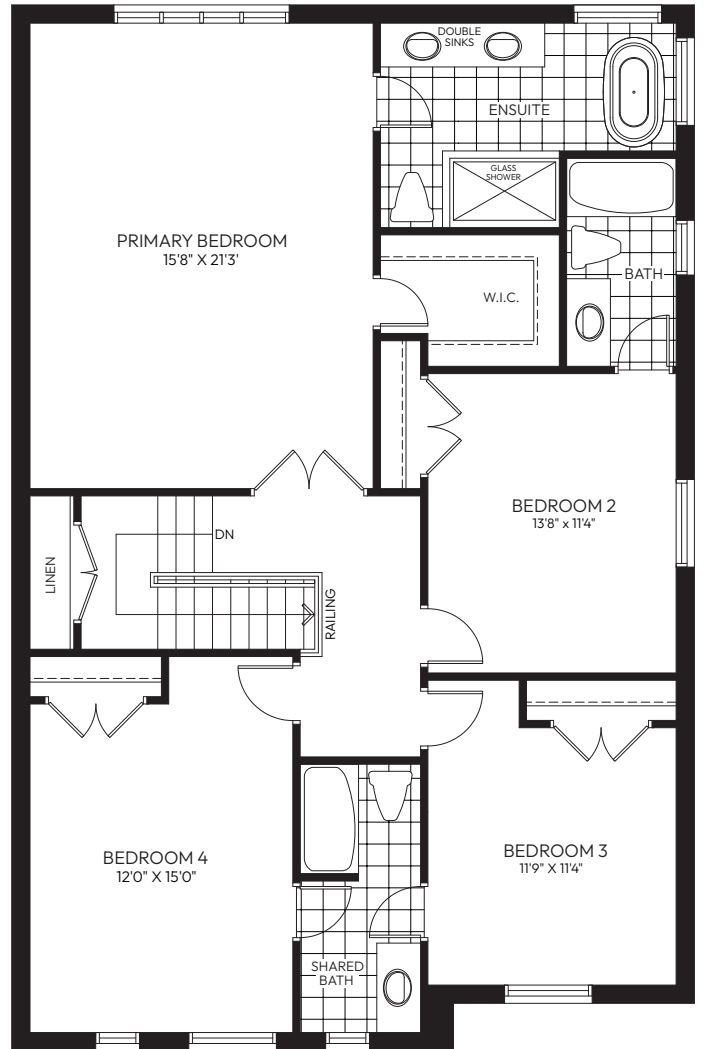

SECOND FLOOR ELEVATION A