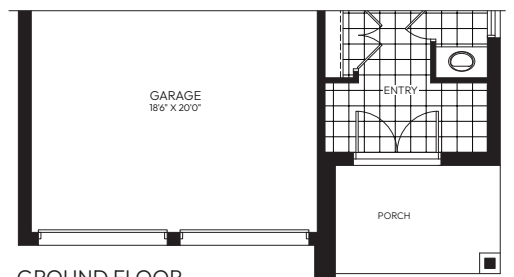

ELEVATION B

Artist Concept

Colour Package #2

PREVIN COURT
HOMES

EST. 1975

The Stirling

2,600 sq.ft.

— 40' COLLECTION —

WESTGATE

VILLAGE

GROUND FLOOR ELEVATION A

SECOND FLOOR ELEVATION A

BASEMENT ELEVATION B

BASEMENT ELEVATION A

SECOND FLOOR ELEVATION B

GROUND FLOOR ELEVATION B