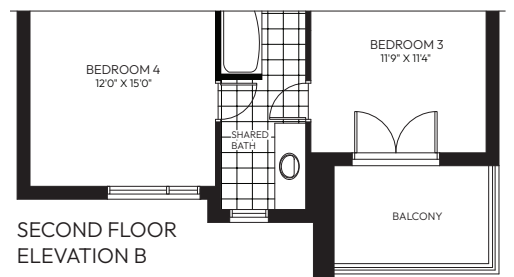

WESTGATE

VILLAGE

The Stirling

2,600 sq.ft.

40' COLLECTION

ELEVATION A

Artist Concept

Colour Package #3

WESTGATE

VILLAGE

GROUND FLOOR ELEVATION A

SECOND FLOOR ELEVATION A

BASEMENT ELEVATION B

BASEMENT ELEVATION A

SECOND FLOOR ELEVATION B

GROUND FLOOR ELEVATION B