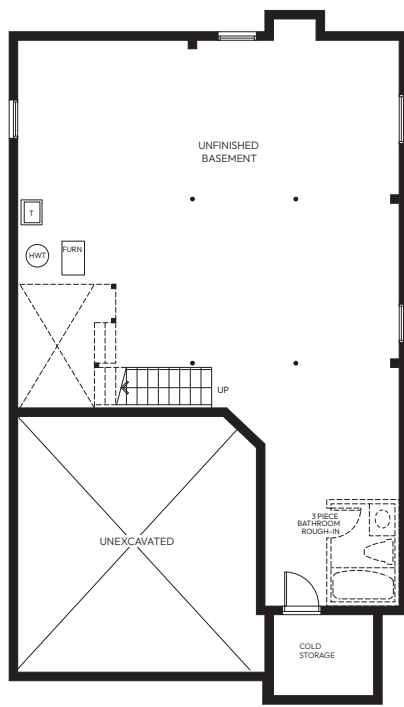

WESTGATE

VILLAGE

The Stirling

2,600 sq.ft.

40' COLLECTION

ELEVATION A

Artist Concept

Colour Package #3

ELEVATION B

Artist Concept

Colour Package #2

PREVIN COURT
HOMES

EST. 1975

The Stirling

2,600 sq.ft.

— 40' COLLECTION —

WESTGATE

VILLAGE

GROUND FLOOR ELEVATION A

SECOND FLOOR ELEVATION A

BASEMENT ELEVATION B

BASEMENT ELEVATION A

SECOND FLOOR ELEVATION B

GROUND FLOOR ELEVATION B