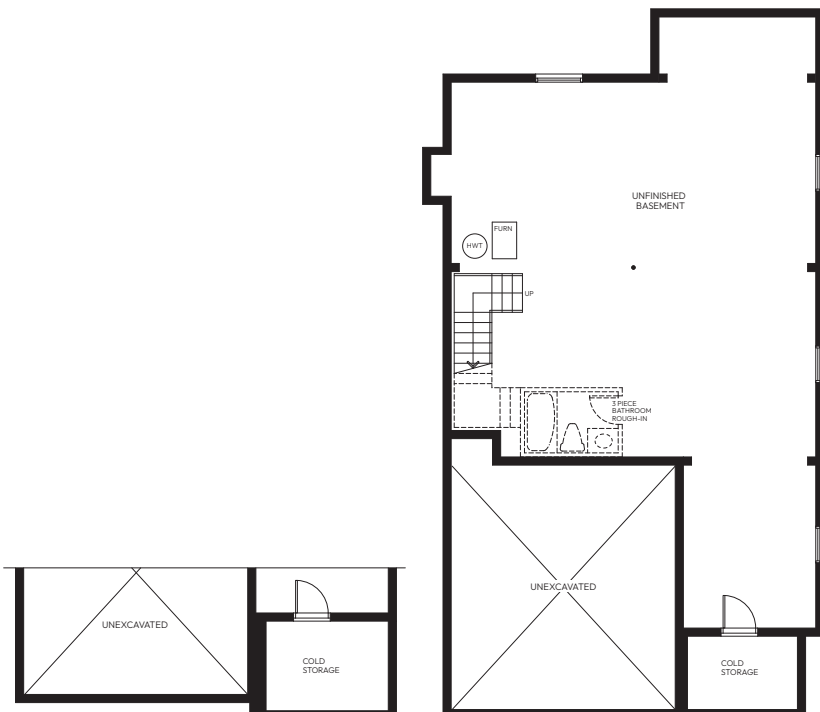

WESTGATE
VILLAGE

The Perth
2,800 sq.ft.

40' COLLECTION

ELEVATION A

Artist Concept
Colour Package #1

ELEVATION B

Artist Concept
Colour Package #9

PREVIN COURT
HOMES

EST. 1975

The Perth

2,800 sq.ft.

— 40' COLLECTION —

WESTGATE

VILLAGE

GROUND FLOOR ELEVATION A

SECOND FLOOR ELEVATION A

BASEMENT ELEVATION A

SECOND FLOOR ELEVATION B

GROUND FLOOR ELEVATION B

BASEMENT ELEVATION B