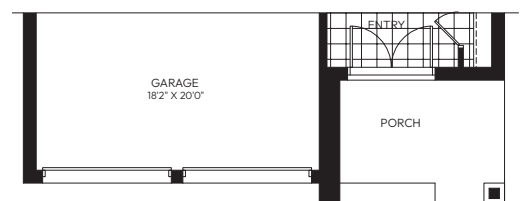

GROUND FLOOR ELEVATION B