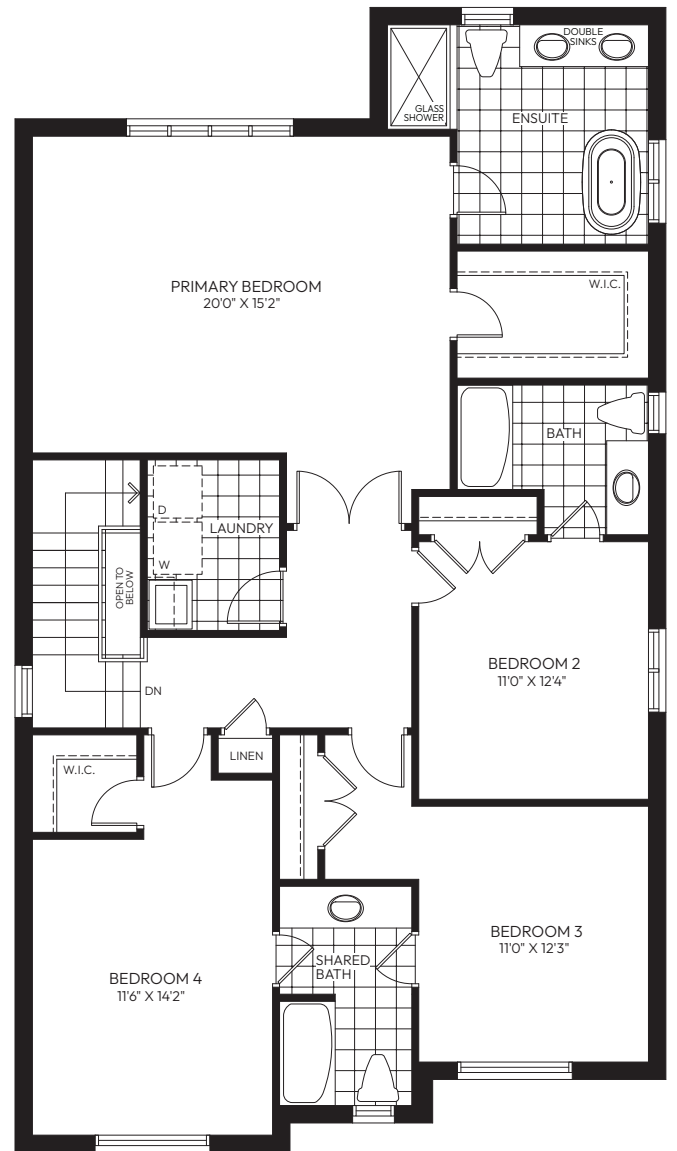

WESTGATE
VILLAGE

The Perth
2,800 sq.ft.

40' COLLECTION

ELEVATION A

Artist Concept
Colour Package #1

ELEVATION B

Artist Concept
Colour Package #9

PREVIN COURT
HOMES

EST. 1975

The Perth

2,800 sq.ft.

— 40' COLLECTION —

WESTGATE

VILLAGE

GROUND FLOOR ELEVATION A

SECOND FLOOR ELEVATION A

BASEMENT ELEVATION A

SECOND FLOOR ELEVATION B

GROUND FLOOR ELEVATION B

BASEMENT ELEVATION B