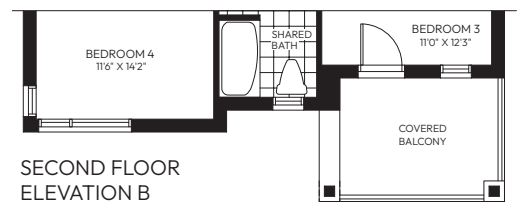

SECOND FLOOR ELEVATION B