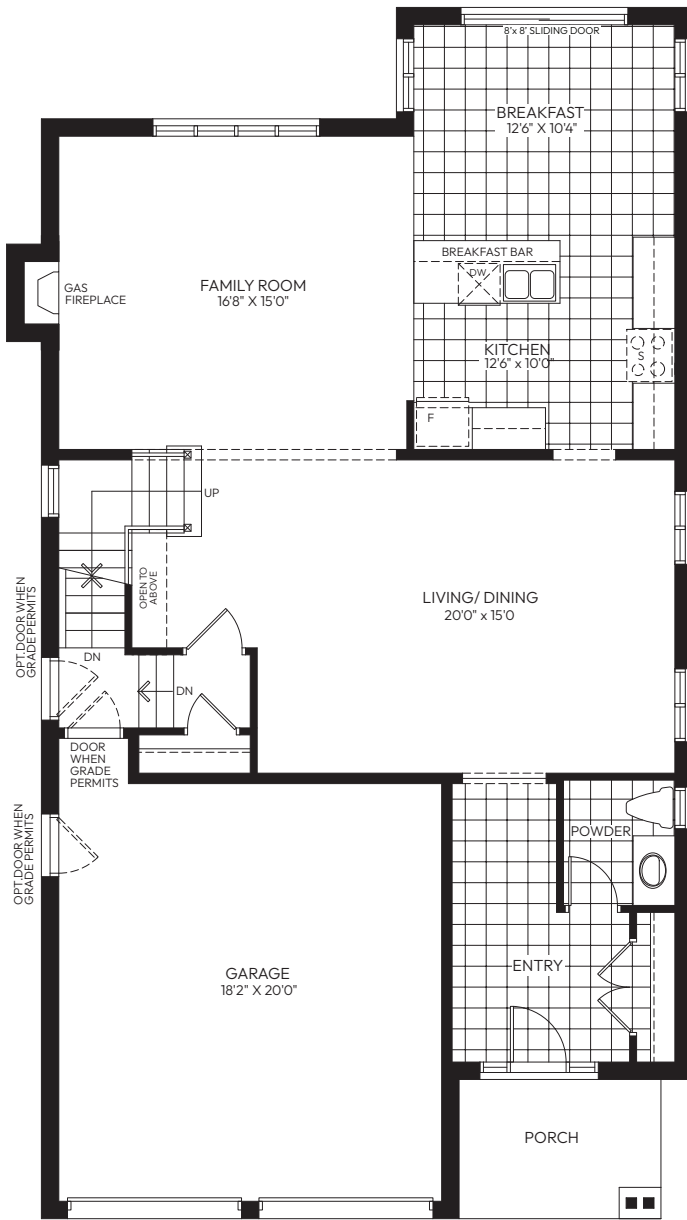

WESTGATE
VILLAGE

The Perth
2,800 sq.ft.

40' COLLECTION

ELEVATION A

Artist Concept
Colour Package #1

ELEVATION B

Artist Concept
Colour Package #9

PREVIN COURT
HOMES

EST. 1975

The Perth

2,800 sq.ft.

— 40' COLLECTION —

WESTGATE

VILLAGE

GROUND FLOOR ELEVATION A

SECOND FLOOR ELEVATION A

BASEMENT ELEVATION A

SECOND FLOOR ELEVATION B

GROUND FLOOR ELEVATION B

BASEMENT ELEVATION B