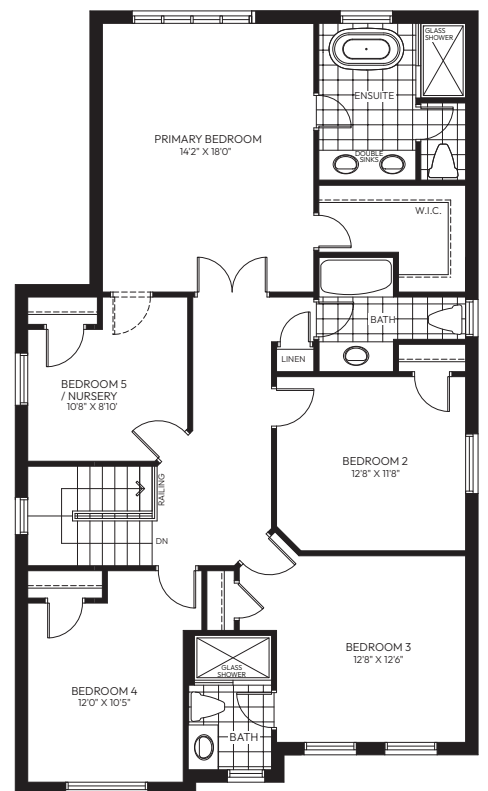

# The Melrose

2,745 sq.ft.

40' COLLECTION

ELEVATION A

Artist Concept

Colour Package #4

ELEVATION B

Artist Concept

# The Merlose

2,745 sq.ft.

— 40' COLLECTION —

# WESTGATE

VILLAGE

GROUND FLOOR ELEVATION A

SECOND FLOOR - ELEVATION A - 4 BEDROOM (includes 145 sf of open space)

BASEMENT ELEVATION A & B

SECOND FLOOR - ELEVATION B - 4 BEDROOM (includes 145 sf of open space)

GROUND FLOOR ELEVATION B

SECOND FLOOR ELEVATION B - 5 BEDROOM

SECOND FLOOR ELEVATION A - 5 BEDROOM