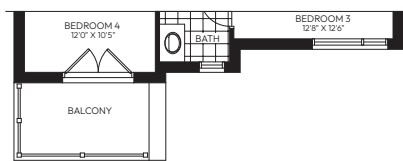

SECOND FLOOR ELEVATION B - 5 BEDROOM