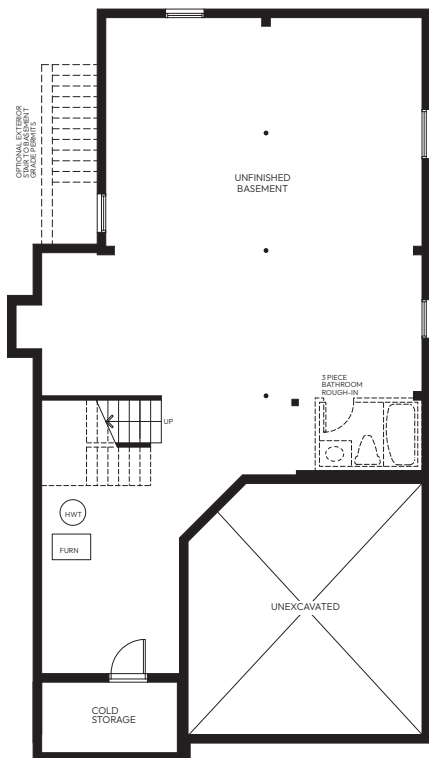

# The Melrose

2,745 sq.ft.

40' COLLECTION

ELEVATION A

Artist Concept

Colour Package #4

ELEVATION B

Artist Concept

# The Merlose

2,745 sq.ft.

— 40' COLLECTION —

# WESTGATE

VILLAGE

GROUND FLOOR ELEVATION A

SECOND FLOOR - ELEVATION A - 4 BEDROOM (includes 145 sf of open space)

BASEMENT ELEVATION A & B

SECOND FLOOR - ELEVATION B - 4 BEDROOM (includes 145 sf of open space)

GROUND FLOOR ELEVATION B

SECOND FLOOR ELEVATION B - 5 BEDROOM

SECOND FLOOR ELEVATION A - 5 BEDROOM