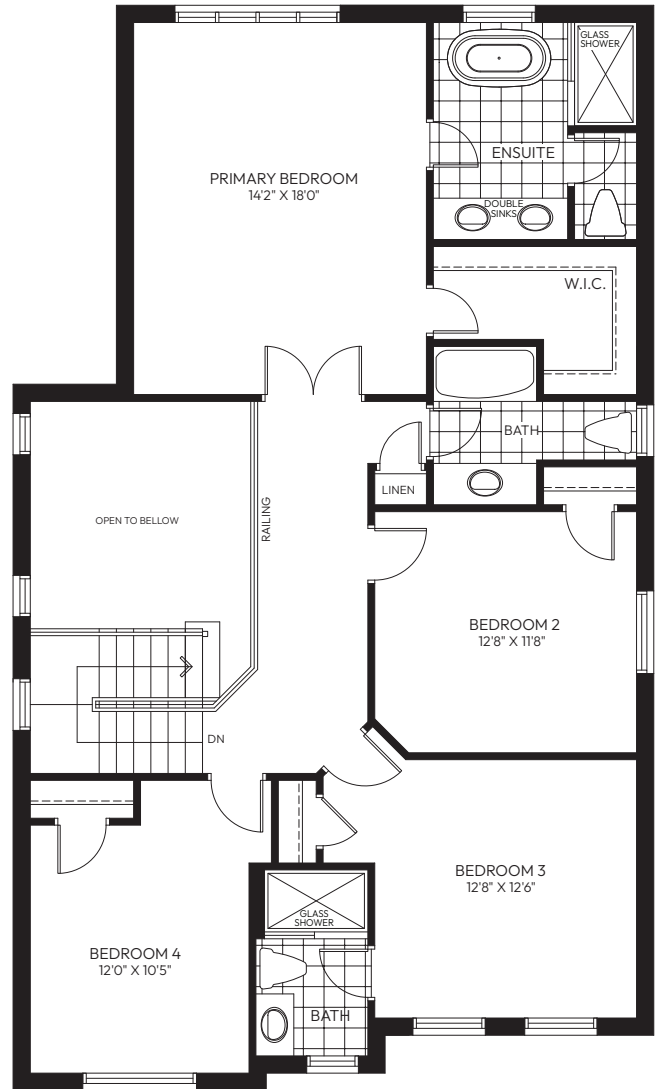

# The Melrose

2,745 sq.ft.

40' COLLECTION

ELEVATION A

Artist Concept

Colour Package #4

ELEVATION B

Artist Concept

# The Merlose

2,745 sq.ft.

— 40' COLLECTION —

# WESTGATE

VILLAGE

GROUND FLOOR ELEVATION A

SECOND FLOOR - ELEVATION A - 4 BEDROOM (includes 145 sf of open space)

BASEMENT ELEVATION A & B

SECOND FLOOR - ELEVATION B - 4 BEDROOM (includes 145 sf of open space)

GROUND FLOOR ELEVATION B

SECOND FLOOR ELEVATION B - 5 BEDROOM

SECOND FLOOR ELEVATION A - 5 BEDROOM