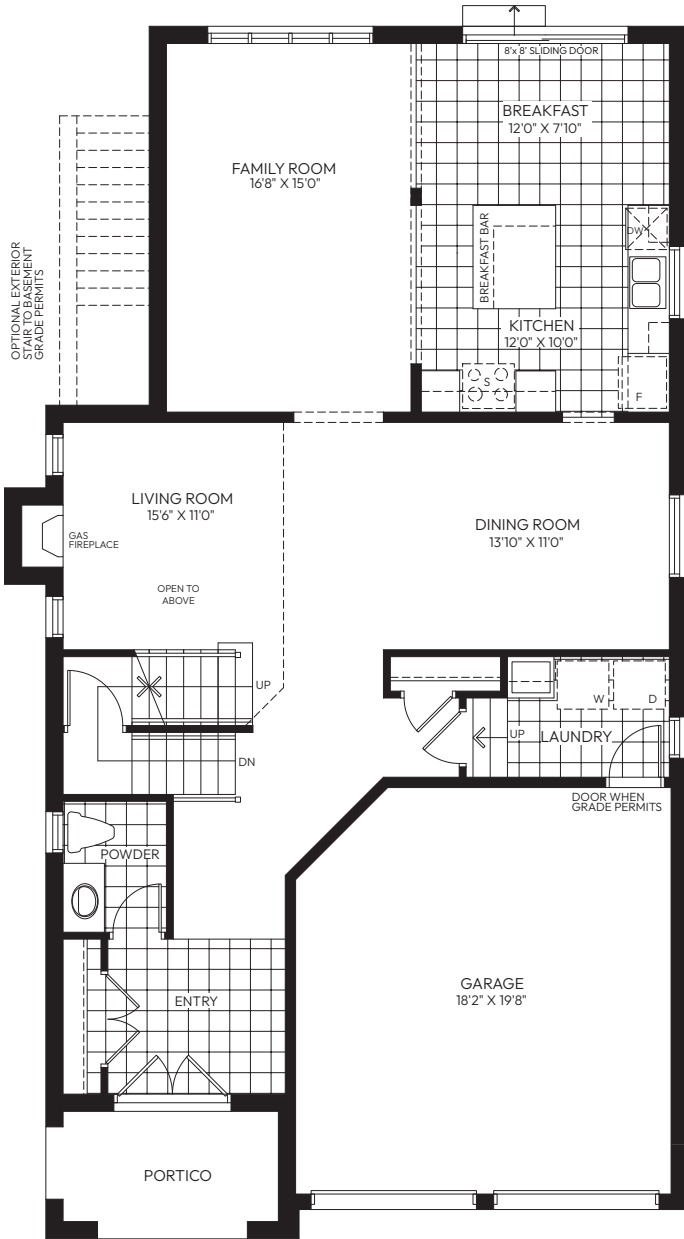

# The Melrose

2,745 sq.ft.

40' COLLECTION

ELEVATION A

Artist Concept

Colour Package #4

ELEVATION B

Artist Concept

# The Merlose

2,745 sq.ft.

— 40' COLLECTION —

# WESTGATE

VILLAGE

GROUND FLOOR ELEVATION A

SECOND FLOOR - ELEVATION A - 4 BEDROOM (includes 145 sf of open space)

BASEMENT ELEVATION A & B

SECOND FLOOR - ELEVATION B - 4 BEDROOM (includes 145 sf of open space)