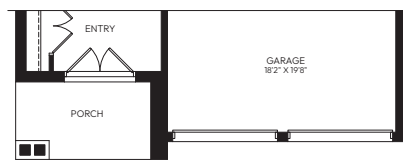

# The Merlose

2,745 sq.ft.

— 40' COLLECTION —

# WESTGATE

VILLAGE

GROUND FLOOR ELEVATION A

SECOND FLOOR - ELEVATION A - 4 BEDROOM (includes 145 sf of open space)

BASEMENT ELEVATION A & B

SECOND FLOOR - ELEVATION B - 4 BEDROOM (includes 145 sf of open space)