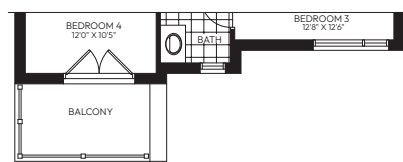

# The Merlose

2,745 sq.ft.

— 40' COLLECTION —

# WESTGATE

VILLAGE

GROUND FLOOR ELEVATION A

SECOND FLOOR - ELEVATION A - 4 BEDROOM (includes 145 sf of open space)

BASEMENT ELEVATION A & B

SECOND FLOOR - ELEVATION B - 4 BEDROOM (includes 145 sf of open space)