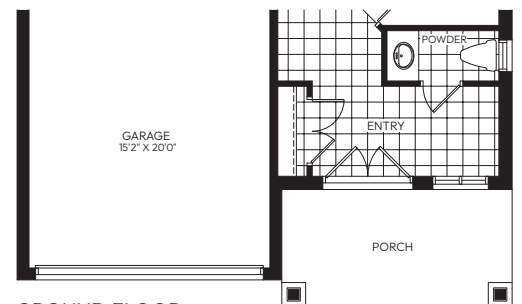

WESTGATE

VILLAGE

The Highland

2,054 sq.ft.

40' COLLECTION

ELEVATION A

Artist Concept

Colour Package #7

ELEVATION B

Artist Concept

Colour Package #6

PREVIN COURT
HOMES

The Highland

2,054 sq.ft.

— 40' COLLECTION —

WESTGATE

VILLAGE

GROUND FLOOR ELEVATION A

SECOND FLOOR ELEVATION A

BASEMENT ELEVATION B

BASEMENT ELEVATION A

SECOND FLOOR ELEVATION B

GROUND FLOOR ELEVATION B