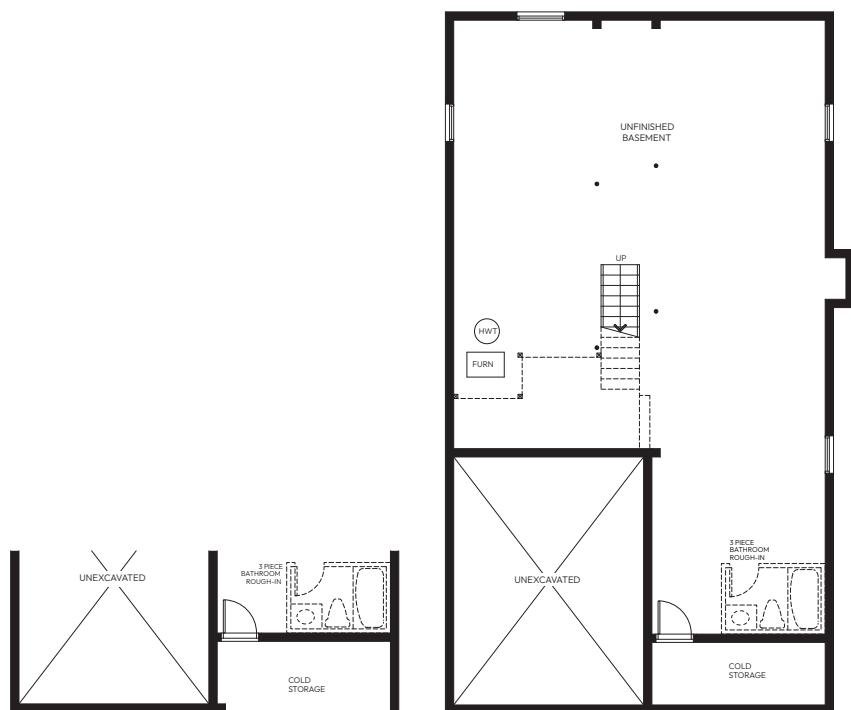

BASEMENT ELEVATION A

BASEMENT ELEVATION B