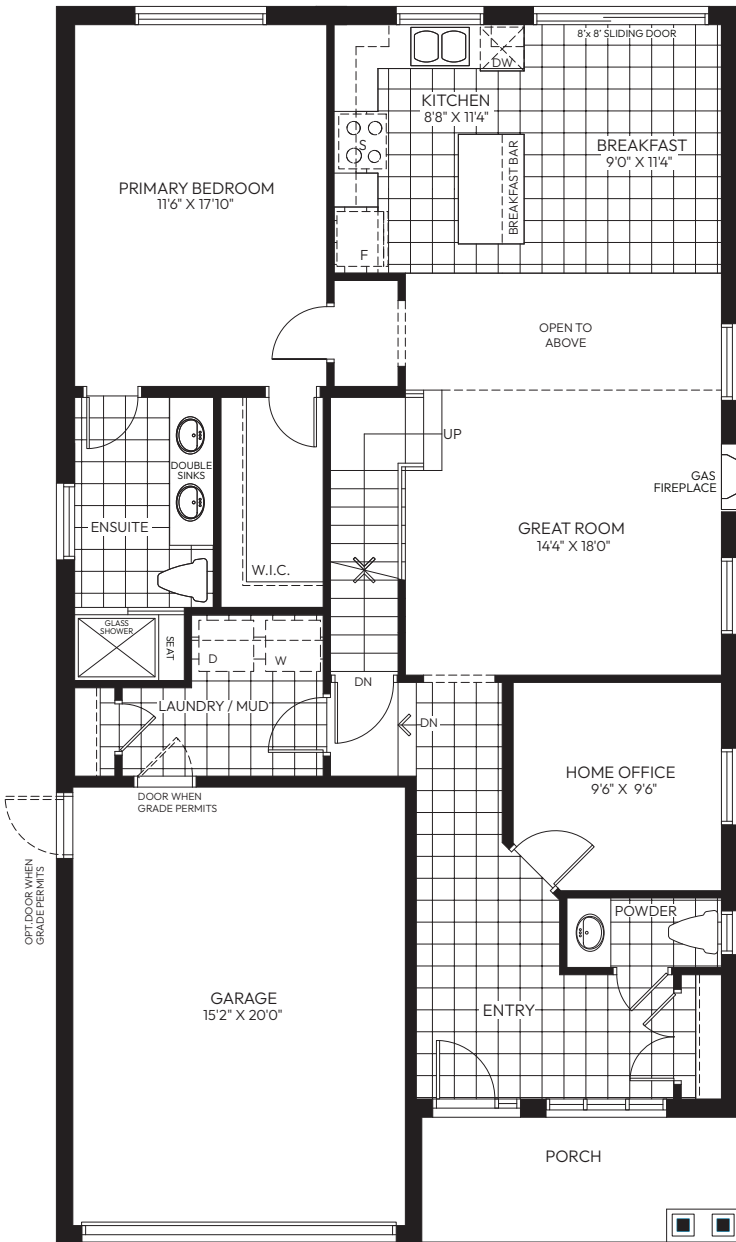

WESTGATE

VILLAGE

The Highland

2,054 sq.ft.

40' COLLECTION

ELEVATION A

Artist Concept

Colour Package #7

ELEVATION B

Artist Concept

Colour Package #6

PREVIN COURT
HOMES

The Highland

2,054 sq.ft.

— 40' COLLECTION —

WESTGATE

VILLAGE

GROUND FLOOR ELEVATION A

SECOND FLOOR ELEVATION A

BASEMENT ELEVATION B

BASEMENT ELEVATION A

SECOND FLOOR ELEVATION B

GROUND FLOOR ELEVATION B