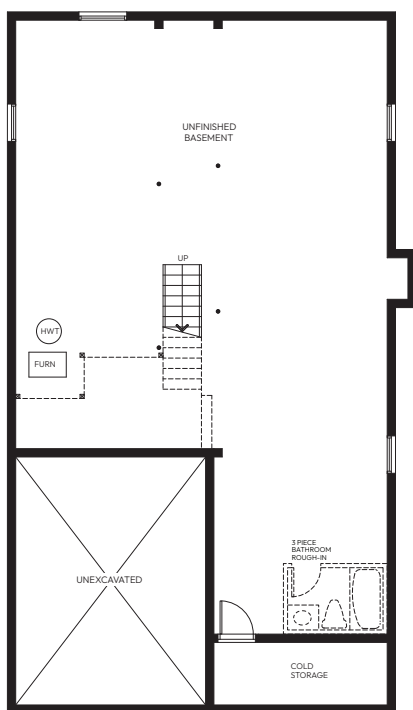

WESTGATE

VILLAGE

The Highland

2,054 sq.ft.

40' COLLECTION

ELEVATION A

Artist Concept

Colour Package #7

ELEVATION B

Artist Concept

Colour Package #6

PREVIN COURT
HOMES

The Highland

2,054 sq.ft.

— 40' COLLECTION —

WESTGATE

VILLAGE

GROUND FLOOR ELEVATION A

SECOND FLOOR ELEVATION A

BASEMENT ELEVATION B

BASEMENT ELEVATION A

SECOND FLOOR ELEVATION B

GROUND FLOOR ELEVATION B