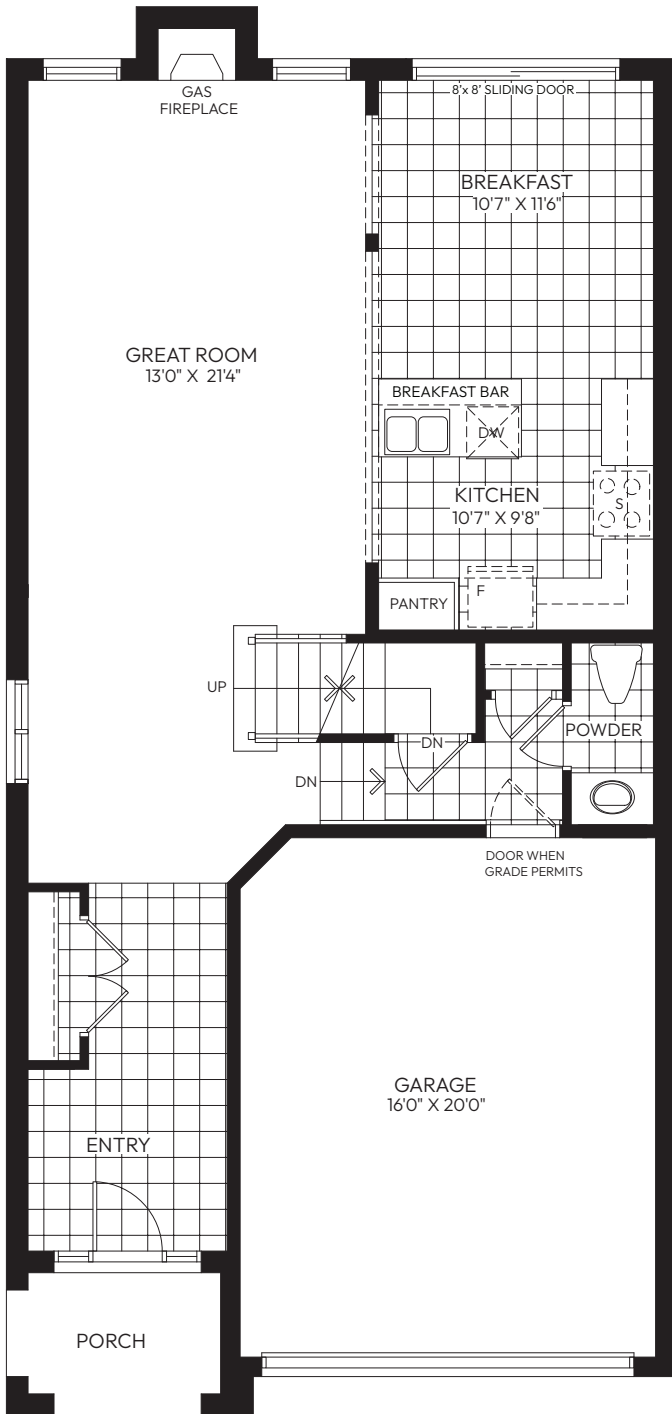

The Haddington

2,104 sq.ft.

— 32' COLLECTION —

WESTGATE

VILLAGE

GROUND FLOOR ELEVATION A