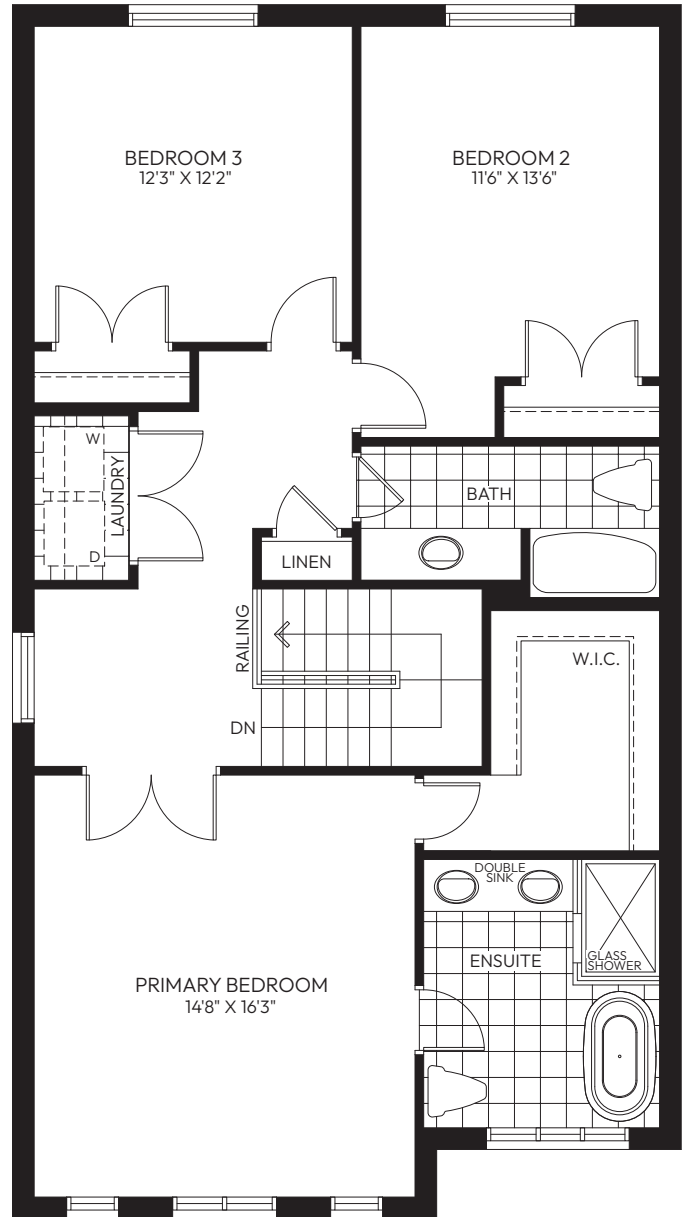

The Haddington

2,104 sq.ft.

— 32' COLLECTION —

WESTGATE

VILLAGE

SECOND FLOOR ELEVATION A