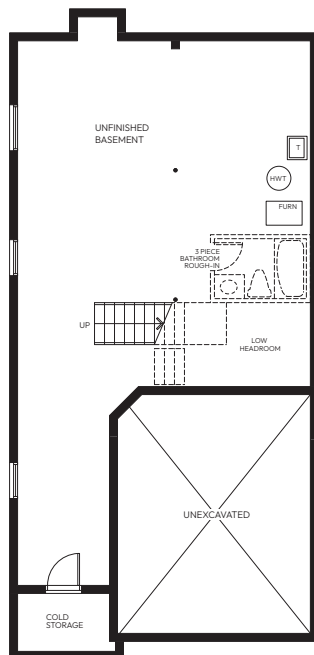

# The Haddington

2,104 sq.ft.

32' COLLECTION

ELEVATION A

Artist Concept

Colour Package #3

ELEVATION B

Artist Concept

# The Haddington

2,104 sq.ft.

— 32' COLLECTION —

# WESTGATE

VILLAGE

SECOND FLOOR ELEVATION A

GROUND FLOOR ELEVATION A

BASEMENT - ELEVATION A

SECOND FLOOR - ELEVATION B

GROUND FLOOR - ELEVATION B

BASEMENT - ELEVATION B