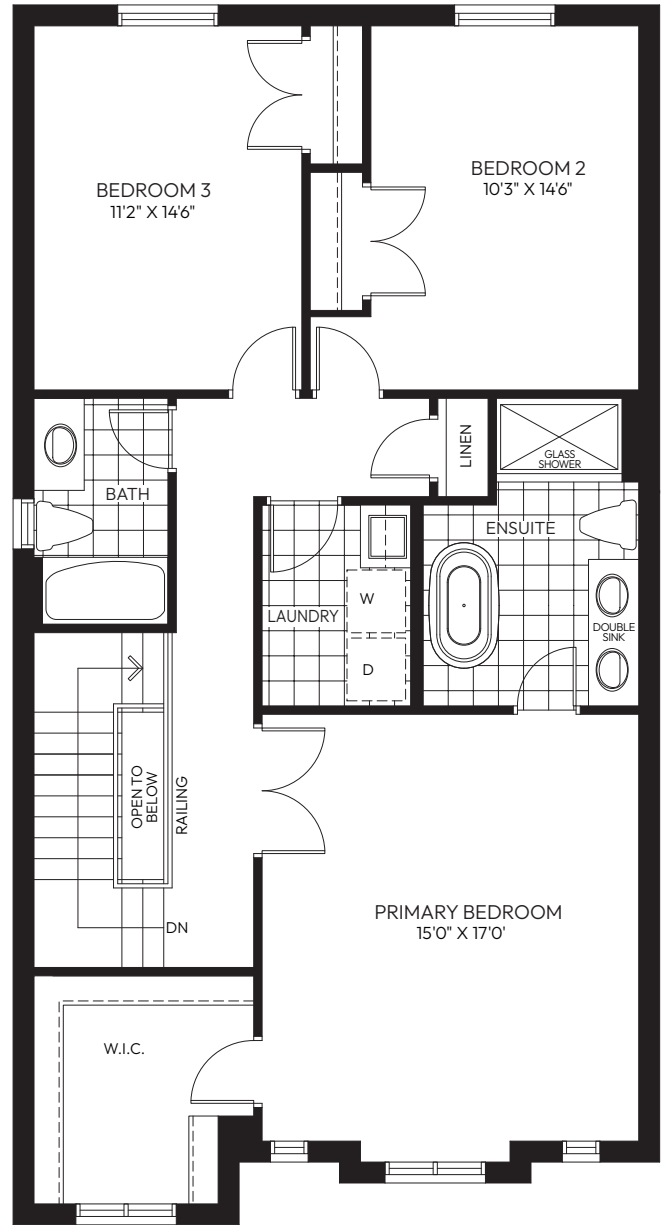

WESTGATE
VILLAGE

The Glasgow

2,177 sq.ft.

32' COLLECTION

ELEVATION A

Artist Concept

Colour Package #7

ELEVATION B

Artist Concept

Colour Package #11

PREVIN COURT
HOMES

The Glasgow

2,177 sq.ft.

— 32' COLLECTION —

WESTGATE

VILLAGE

GROUND FLOOR ELEVATION A

SECOND FLOOR ELEVATION A

BASEMENT - ELEVATION B

BASEMENT - ELEVATION A

SECOND FLOOR - ELEVATION B

GROUND FLOOR - ELEVATION B