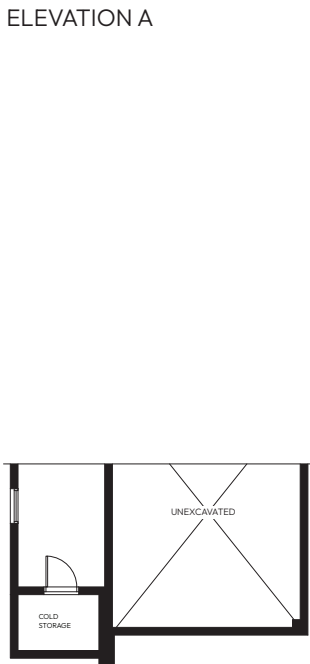

BASEMENT - ELEVATION B