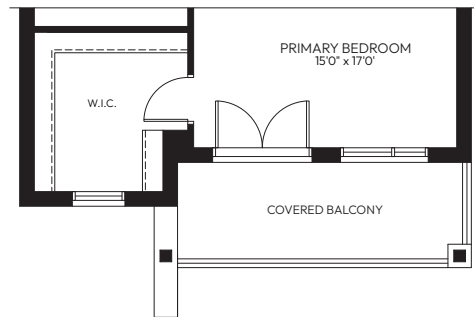

WESTGATE
VILLAGE

The Glasgow

2,177 sq.ft.

32' COLLECTION

ELEVATION A

Artist Concept

Colour Package #7

ELEVATION B

GROUND FLOOR ELEVATION A

SECOND FLOOR ELEVATION A

BASEMENT - ELEVATION B

BASEMENT - ELEVATION A

SECOND FLOOR - ELEVATION B

GROUND FLOOR - ELEVATION B