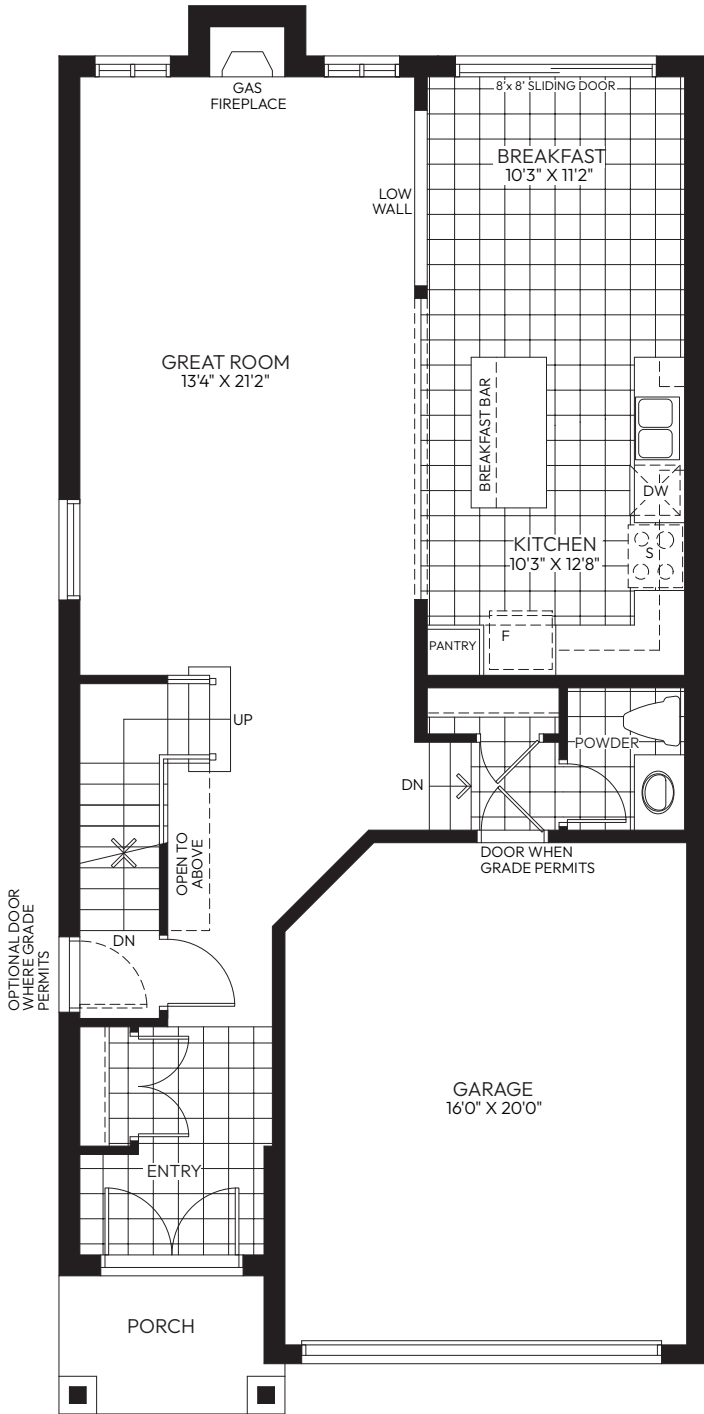

WESTGATE
VILLAGE

The Glasgow

2,177 sq.ft.

32' COLLECTION

ELEVATION A

Artist Concept

Colour Package #7

ELEVATION B

Artist Concept

Colour Package #11

PREVIN COURT
HOMES

The Glasgow

2,177 sq.ft.

— 32' COLLECTION —

WESTGATE

VILLAGE

GROUND FLOOR ELEVATION A

SECOND FLOOR ELEVATION A

BASEMENT - ELEVATION B

BASEMENT - ELEVATION A

SECOND FLOOR - ELEVATION B

GROUND FLOOR - ELEVATION B