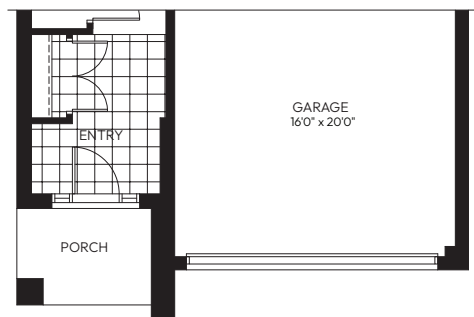

WESTGATE
VILLAGE

The Glasgow

2,177 sq.ft.

32' COLLECTION

ELEVATION A

Artist Concept

Colour Package #7

ELEVATION B

Artist Concept

Colour Package #11

PREVIN COURT
HOMES

The Glasgow

2,177 sq.ft.

— 32' COLLECTION —

WESTGATE

VILLAGE

GROUND FLOOR ELEVATION A

SECOND FLOOR ELEVATION A

BASEMENT - ELEVATION B

BASEMENT - ELEVATION A

SECOND FLOOR - ELEVATION B

GROUND FLOOR - ELEVATION B