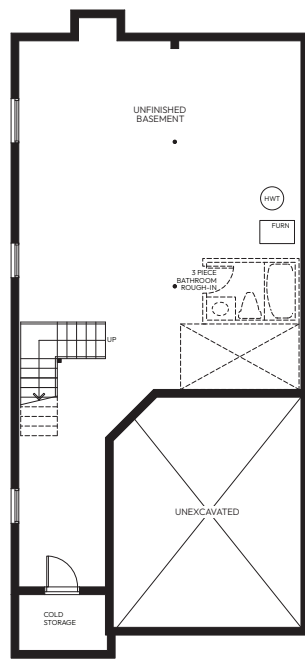

WESTGATE
VILLAGE

The Glasgow

2,177 sq.ft.

32' COLLECTION

ELEVATION A

Artist Concept

Colour Package #7

ELEVATION B

Artist Concept

Colour Package #11

PREVIN COURT
HOMES

The Glasgow

2,177 sq.ft.

— 32' COLLECTION —

WESTGATE

VILLAGE

GROUND FLOOR ELEVATION A

SECOND FLOOR ELEVATION A

BASEMENT - ELEVATION B

BASEMENT - ELEVATION A

SECOND FLOOR - ELEVATION B

GROUND FLOOR - ELEVATION B