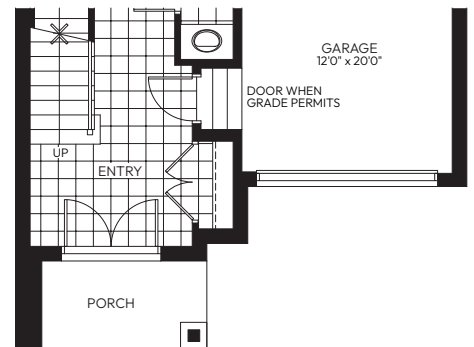

GROUND FLOOR - ELEVATION B