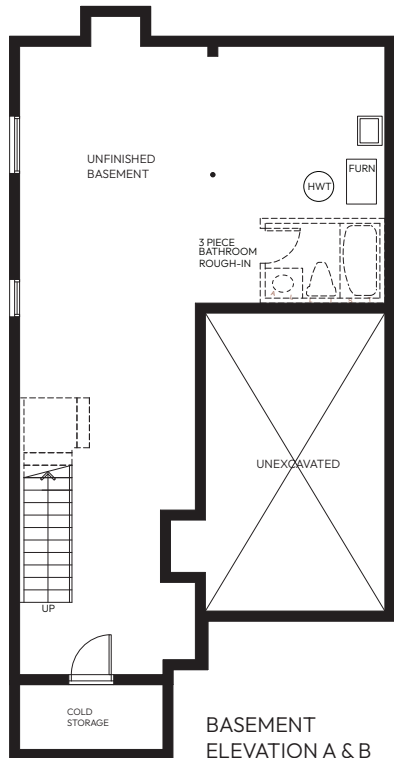

WESTGATE
VILLAGE

The Cupar

1,770 sq.ft.

32' COLLECTION

ELEVATION A

Artist Concept

Colour Package #1

ELEVATION B

Artist Concept

Colour Package #2

The Cupar

1,770 sq.ft.

— 32' COLLECTION —

WESTGATE

VILLAGE

GROUND FLOOR ELEVATION A

SECOND FLOOR ELEVATION A

BASEMENT ELEVATION A & B

SECOND FLOOR - ELEVATION B

GROUND FLOOR - ELEVATION B