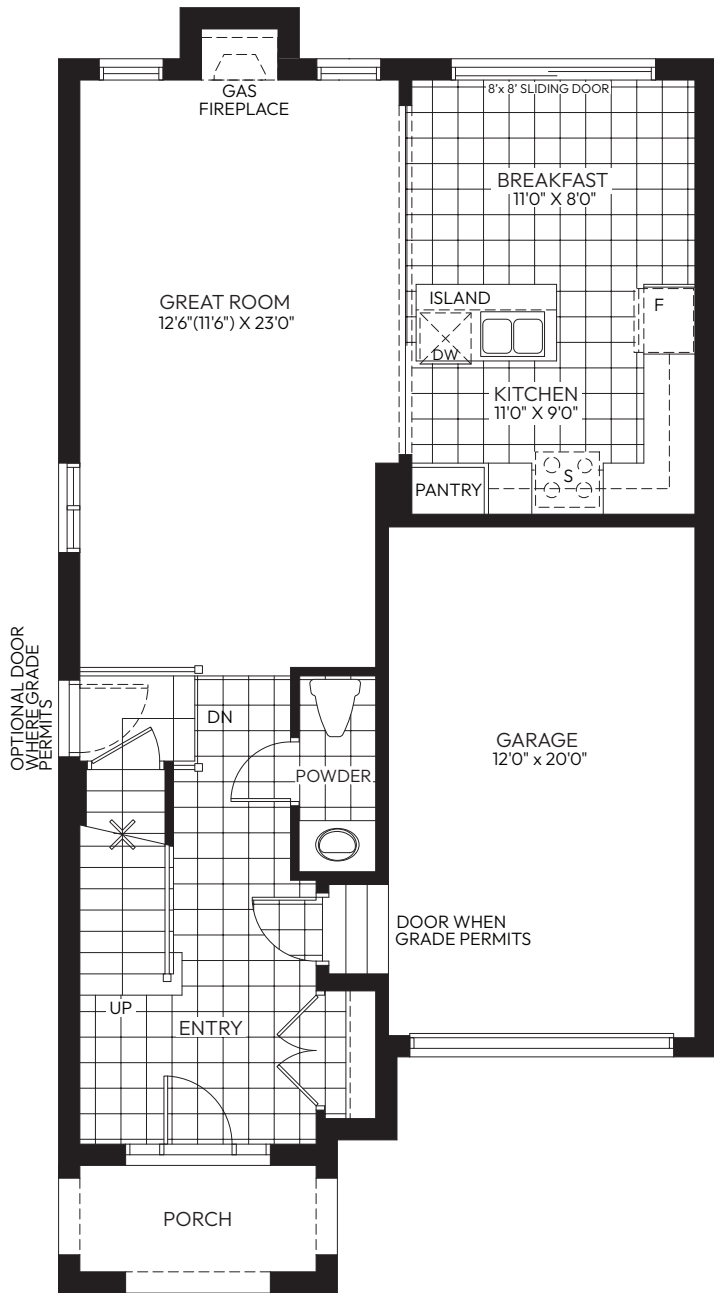

WESTGATE
VILLAGE

The Cupar

1,770 sq.ft.

32' COLLECTION

ELEVATION A

Artist Concept

Colour Package #1

ELEVATION B

Artist Concept

Colour Package #2

The Cupar

1,770 sq.ft.

— 32' COLLECTION —

WESTGATE

VILLAGE

GROUND FLOOR ELEVATION A

SECOND FLOOR ELEVATION A

BASEMENT ELEVATION A & B

SECOND FLOOR - ELEVATION B

GROUND FLOOR - ELEVATION B