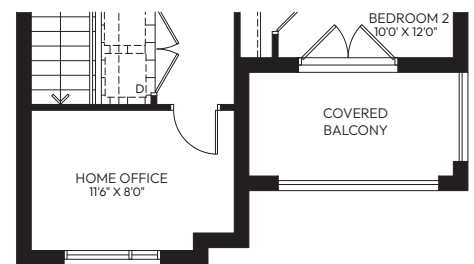

WESTGATE
VILLAGE

The Cupar

1,770 sq.ft.

32' COLLECTION

ELEVATION A

Artist Concept

Colour Package #1

ELEVATION B

Artist Concept

Colour Package #2

The Cupar

1,770 sq.ft.

— 32' COLLECTION —

WESTGATE

VILLAGE

GROUND FLOOR ELEVATION A

SECOND FLOOR ELEVATION A

BASEMENT ELEVATION A & B

SECOND FLOOR - ELEVATION B

GROUND FLOOR - ELEVATION B