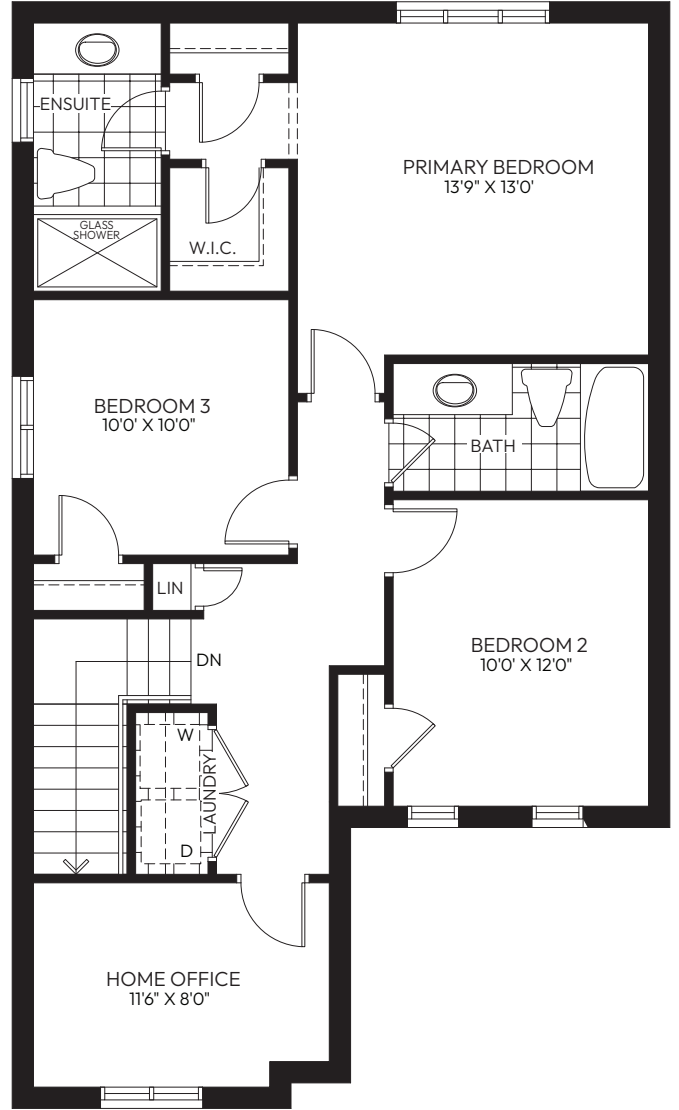

WESTGATE
VILLAGE

The Cupar

1,770 sq.ft.

32' COLLECTION

ELEVATION A

Artist Concept

Colour Package #1

ELEVATION B

Artist Concept

Colour Package #2

The Cupar

1,770 sq.ft.

— 32' COLLECTION —

WESTGATE

VILLAGE

GROUND FLOOR ELEVATION A

SECOND FLOOR ELEVATION A

BASEMENT ELEVATION A & B

SECOND FLOOR - ELEVATION B

GROUND FLOOR - ELEVATION B