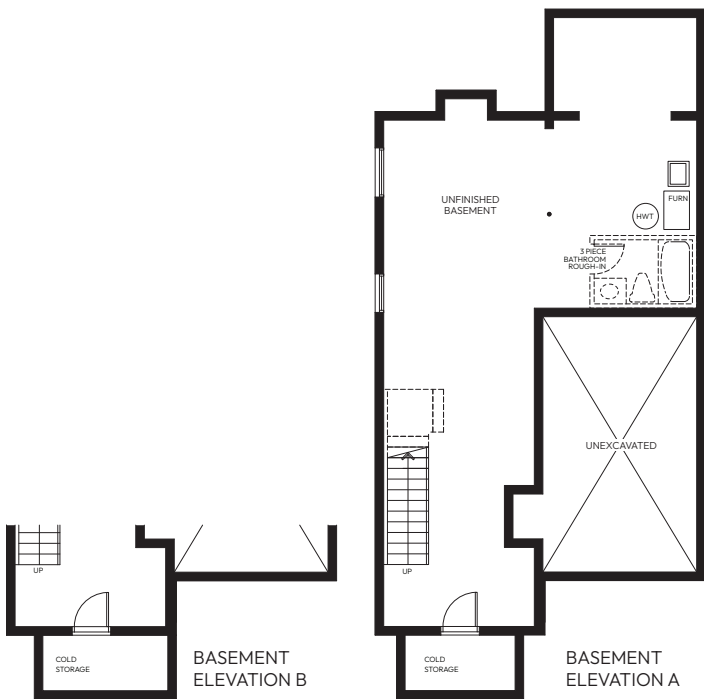

WESTGATE
VILLAGE

The Brechin

1,650 sq.ft.

32' COLLECTION

ELEVATION A

Artist Concept

Colour Package #1

ELEVATION B

Artist Concept

Colour Package #11

PREVIN COURT
HOMES

The Brechin

1,650 sq.ft.

— 32' COLLECTION —

WESTGATE

VILLAGE

GROUND FLOOR ELEVATION A

SECOND FLOOR ELEVATION A

SECOND FLOOR - ELEVATION B

GROUND FLOOR - ELEVATION B