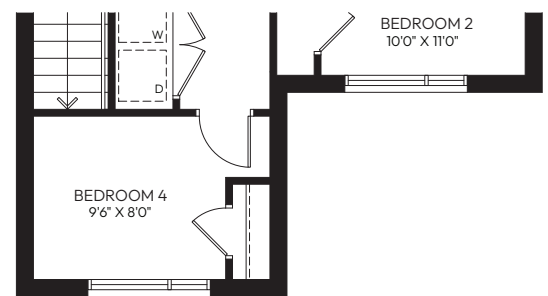

WESTGATE
VILLAGE

The Brechin

1,650 sq.ft.

32' COLLECTION

ELEVATION A

Artist Concept

Colour Package #1

ELEVATION B

Artist Concept

Colour Package #11

PREVIN COURT
HOMES

The Brechin

1,650 sq.ft.

— 32' COLLECTION —

WESTGATE

VILLAGE

GROUND FLOOR ELEVATION A

SECOND FLOOR ELEVATION A

SECOND FLOOR - ELEVATION B

GROUND FLOOR - ELEVATION B