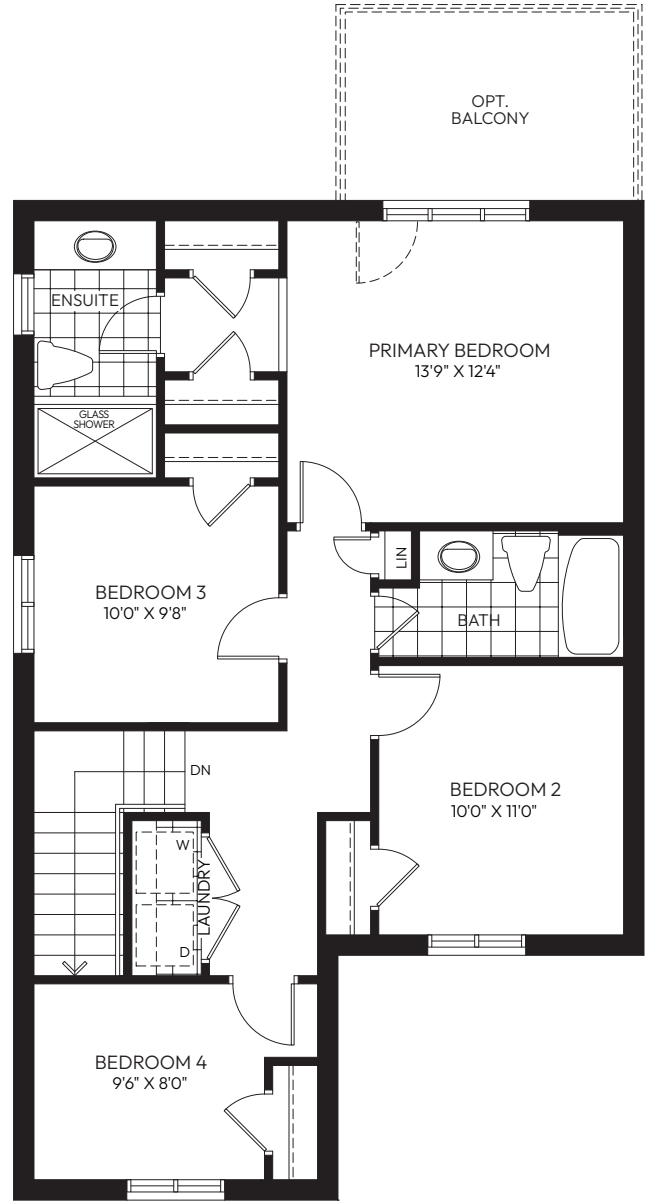

WESTGATE
VILLAGE

The Brechin

1,650 sq.ft.

32' COLLECTION

ELEVATION A

Artist Concept

Colour Package #1

ELEVATION B

Artist Concept

Colour Package #11

PREVIN COURT
HOMES

The Brechin

1,650 sq.ft.

— 32' COLLECTION —

WESTGATE

VILLAGE

GROUND FLOOR ELEVATION A

SECOND FLOOR ELEVATION A

SECOND FLOOR - ELEVATION B

GROUND FLOOR - ELEVATION B