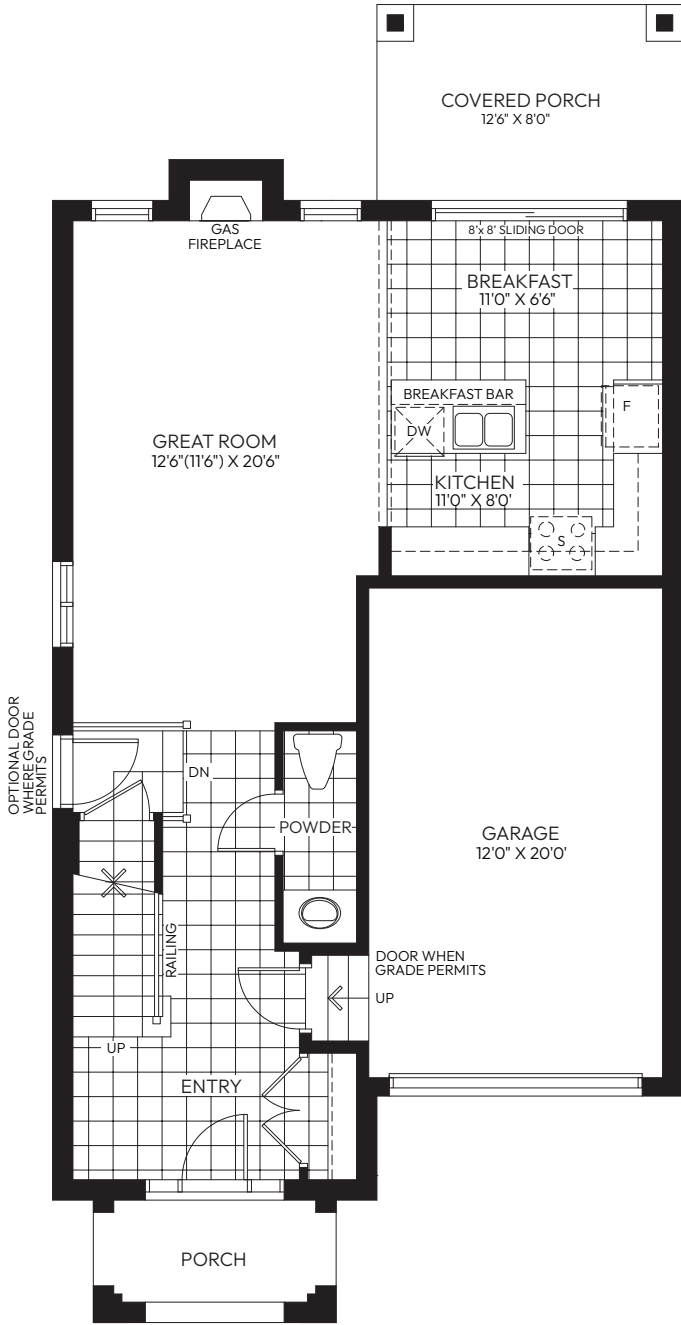

WESTGATE
VILLAGE

The Brechin

1,650 sq.ft.

32' COLLECTION

ELEVATION A

Artist Concept

Colour Package #1

ELEVATION B

Artist Concept

Colour Package #11

PREVIN COURT
HOMES

The Brechin

1,650 sq.ft.

— 32' COLLECTION —

WESTGATE

VILLAGE

GROUND FLOOR ELEVATION A

SECOND FLOOR ELEVATION A

SECOND FLOOR - ELEVATION B

GROUND FLOOR - ELEVATION B