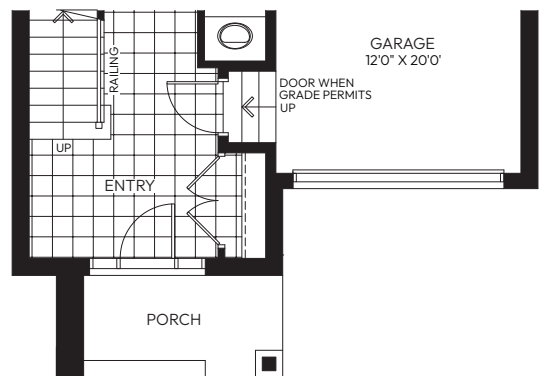

WESTGATE
VILLAGE

The Brechin

1,650 sq.ft.

32' COLLECTION

ELEVATION A

Artist Concept

Colour Package #1

ELEVATION B

Artist Concept

Colour Package #11

PREVIN COURT
HOMES

The Brechin

1,650 sq.ft.

— 32' COLLECTION —

WESTGATE

VILLAGE

GROUND FLOOR ELEVATION A

SECOND FLOOR ELEVATION A

SECOND FLOOR - ELEVATION B

GROUND FLOOR - ELEVATION B